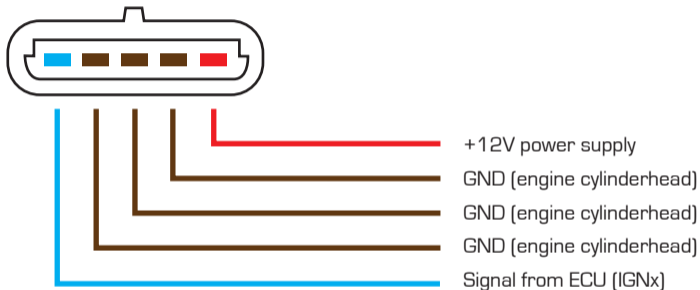

[looking into wire side of connector]

All GND needs to be connected!

*Maxxtuning.se*

Mototron coil wiring